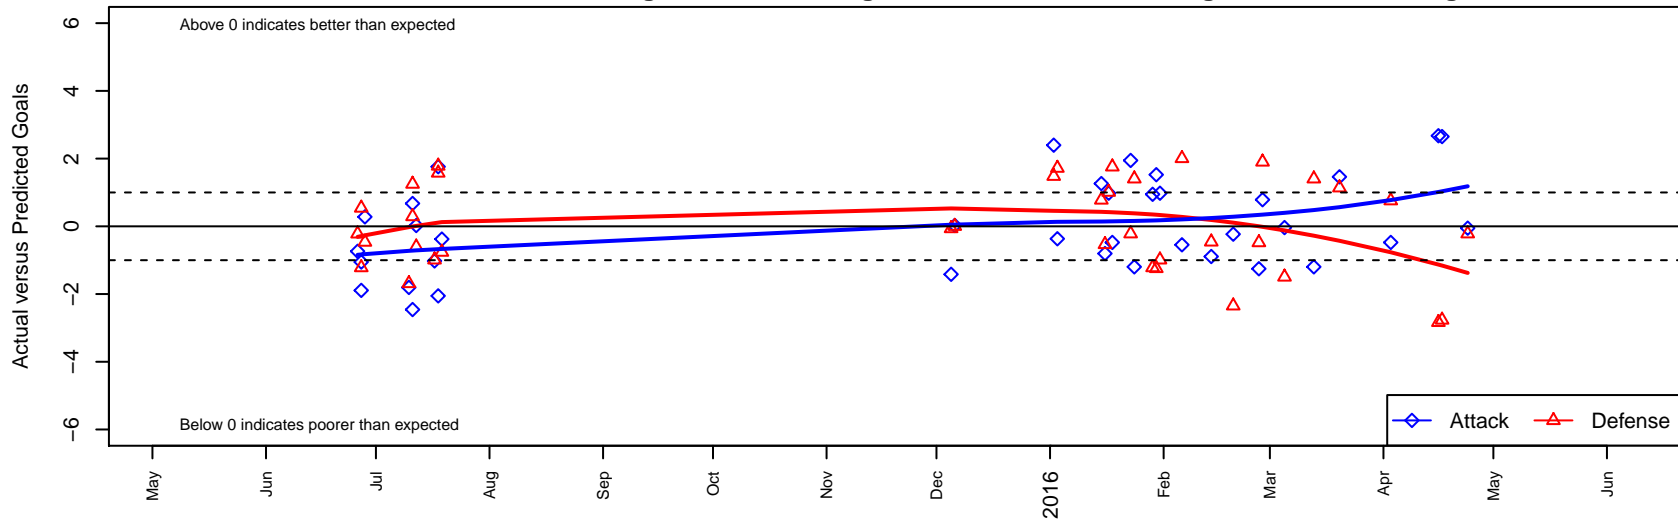

# ETFC Rovers Black B00

Eugene Timbers FC  
 Eugene, OR  
 B00 total strength=1503  
 attack=20.48 defense=6.36  
 fall league = PTT B00 Premier Green  
 notes= was Blue; Stevens 2013

alt names used:  
 ETFC Rovers Black  
 ETFC Rovers Black  
 ETFC 00 Rovers Black  
 ETFC 00 Rovers Black  
 ETFC Rovers Black  
 ETFC 00 Rovers Black

Venues played:  
 2015 Clash At the Border Platinum/Gold U15  
 2015 ETFC Adidas Cup U15-16  
 2015 Beaverton Cup BU15 Gold  
 2015 FWRL B00  
 2015 Portland Winter Showcase U15  
 2015 PTT B00 Premier Green  
 2015 OYS State Cup B00

**ETFC Rovers Black B00**  
 Dots are actual minus expected GF (blue circles) and GA (red triangles).  
 Blue line is smoothed change in attack strength. Red is smoothed change in defense strength.

**attack and defense variance (black dot)  
relative to other teams  
and top 10 in region**